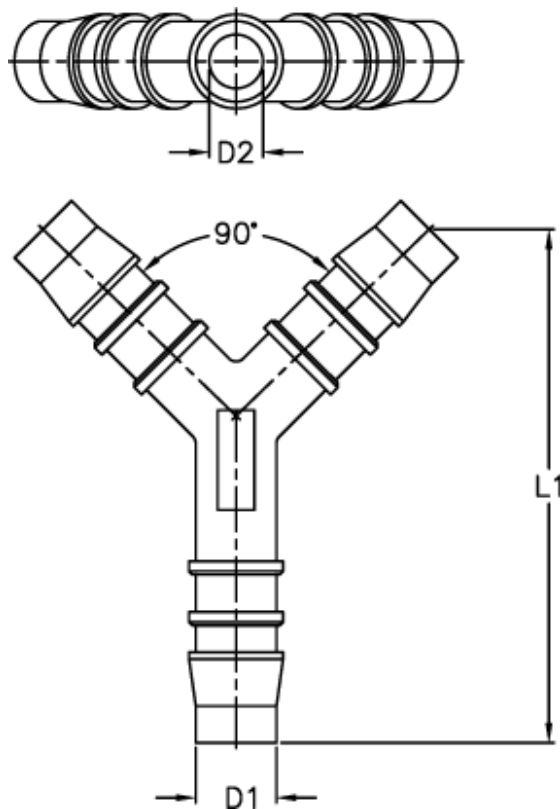

Article number: 027708900019

Description: Norma hose coupling YS 19

Measures

D1 = 19

D2 = 15.0

L1 = 72.0